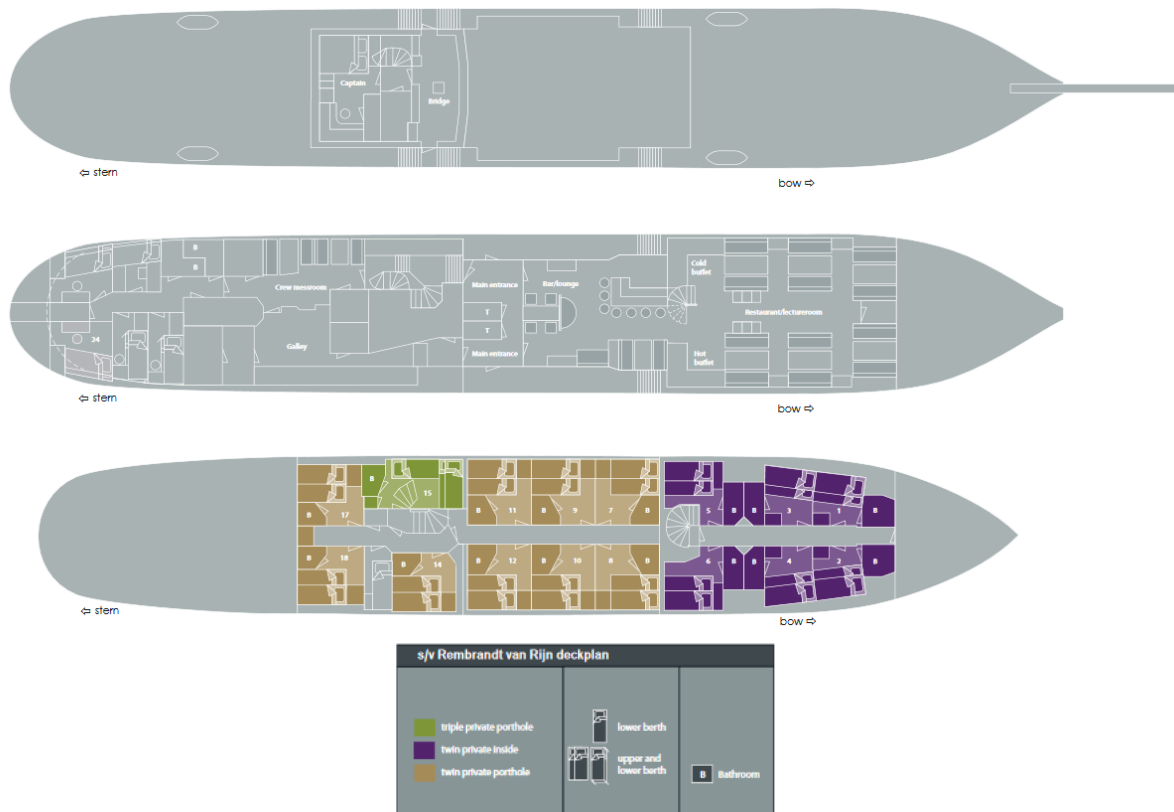

It has an experienced crew of 7 persons on board including 2 expedition guides.

The ship is well suited for expedition cruising among small islands and offer good open deck viewing areas, also when under sail. The 2 inflatable rubber crafts (zodiacs) enable landing and wildlife viewing opportunities in otherwise inaccessible areas.

Ice class:

The s/v *Rembrandt van Rijn* has no ice class. During her refit, the bow of the vessel was enforced and is therefore suitable to sail in the Greenlandic waters.

She can accommodate a maximum of 33 passengers in 16 cabins, including 1 x Triple Private cabin (with shower and toilet and porthole), 6 x Twin Private Inside cabins (with shower and toilet, no porthole), and 9 x Twin Private cabins (with shower and toilet and porthole).

Deck Plans

Specifications

Capacity:	33 passengers
Length:	49.5 metres
Breadth:	6.65 metres (22.9 ft)
Draft:	2.8 metres (8 ft)
Displacement:	435 Ts
Engines:	2 cummins engines together 550 KW
Speed:	6.5 knots average cruising speed
Guest Accommodation:	16 cabins. 1 x Triple Private cabin (with shower and toilet and porthole), 6 x Twin Private Inside cabins (with shower and toilet, no porthole), and 9 x Twin Private cabins (with shower and toilet and porthole).
Crew:	9 experienced crew and 2 expedition guides and a cook