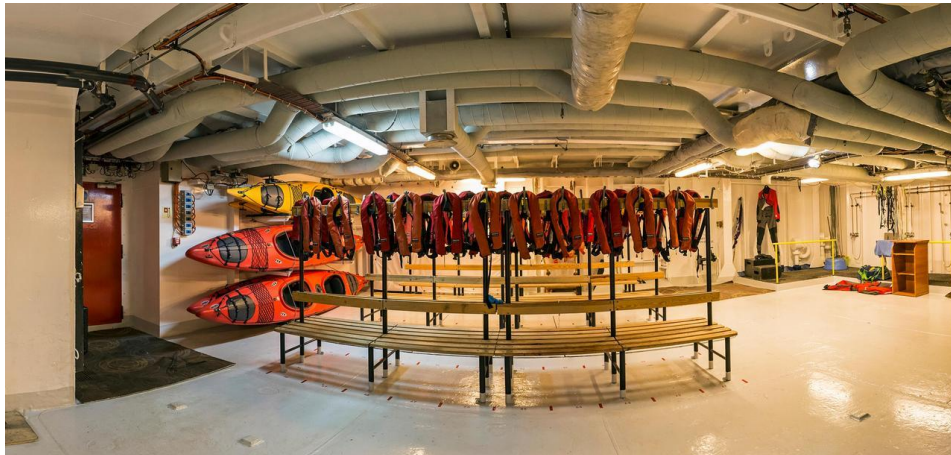

AQUA-FIRMA

AQUA-FIRMA

SPECIALISTS IN WILDERNESS & WILDLIFE TRAVEL WHERE LAND MEETS WATER

Tel: + 44 (0) 1428 620012

www.aqua-firma.com

Copyright Aqua-Firma Worldwide Ltd.